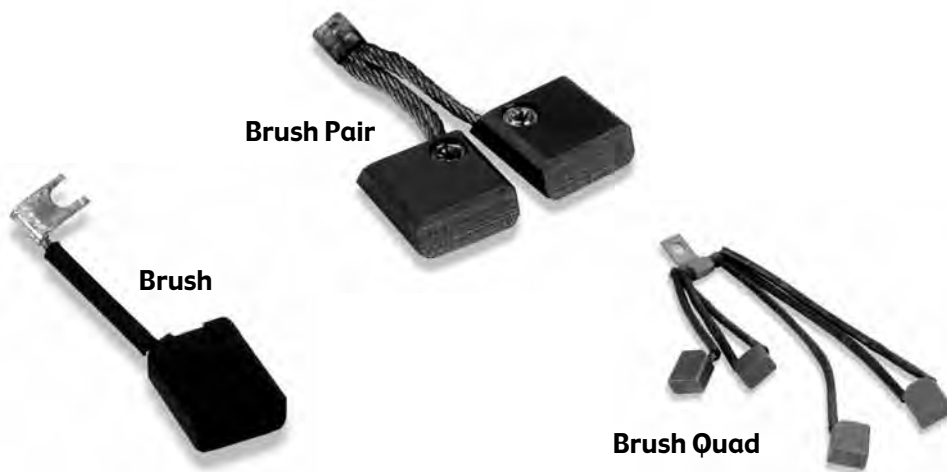

ELECTRIC MOTORS

electric motor brushes

OE #	Thickness Inches	Width Inches	Length Inches	Grade	Brush
KALMAR AC					
006 74905965	9/32"	3/4"	21/32"	MG	Single set of 4
006 74905973	9/32"	3/4"	21/32"	MG	Single set of 4
006 74905979	13/32"	1"	1-3/8"	EG	Single set of 4
006 74905981	13/32"	1"	1-3/8"	EG	Single set of 4
006 74906521	9/32"	7/8"	3/4"	MG	Quad set of 2
006 74906537	11/32"	3/4"	11/16"	MG	Pair set of 2
006 74907386	11/32"	3/4"	21/32"	EG	Pair set of 2
006 74907761	1/2"	5/8"	1-3/8"	EG	Single set of 8
006 74908065	5/8"	1-1/4"	1-19/32"	EG	Pair
006 74908272	1/2"	1-1/4"	1-11/32"	EG	Pair
006 74911309	1/2"	1-1/4"	1-13/32"	NG	Single set of 4
006 74911481	3/8"	13/16"	1-1/8"	EG	Single
006 74911698	5/8"	1-1/4"	1-3/4"	EG	Pair set of 2
006 74912263	11/32"	3/4"	21/32"	EG	Pair set of 2
006 74912290	5/8"	1-3/4"	1 9/16"	EG	Pair
006 74912292	5/8"	1-1/4"	1-19/32"	EG	Pair
006 74912294	1/2"	1-1/4"	1-11/32"	EG	Pair
006 74913406	9/16"	1"	1-3/8"	MG	Single set of 8
006 74913407	9/16"	1"	1-11/32"	EG	Single set of 8
006 74913504	1/2"	1-1/4"	1-3/8"	EG	Pair
006 74914589	13/32"	1"	1-3/8"	EG	Single set of 4
006 74915652	9/16"	1"	1-3/8"	MG	Single set of 8
006 74916087	13/32"	1"	1-3/8"	EG	Single set of 4
006 74916929	11/32"	11/16"	5/8"	MG	Single set of 4
006 74960334	11/32"	11/16"	21/32"	EG	Single set of 2
006 74996492	5/8"	1-1/4"	1-19/32"	EG	Pair
006 74997846	5/8"	1-1/4"	1-19/32"	EG	Pair
006 74997858	1/2"	1-1/4"	1-11/32"	EG	Pair
006 78733449	5/8"	31/32"	1-5/16"	MG	Single